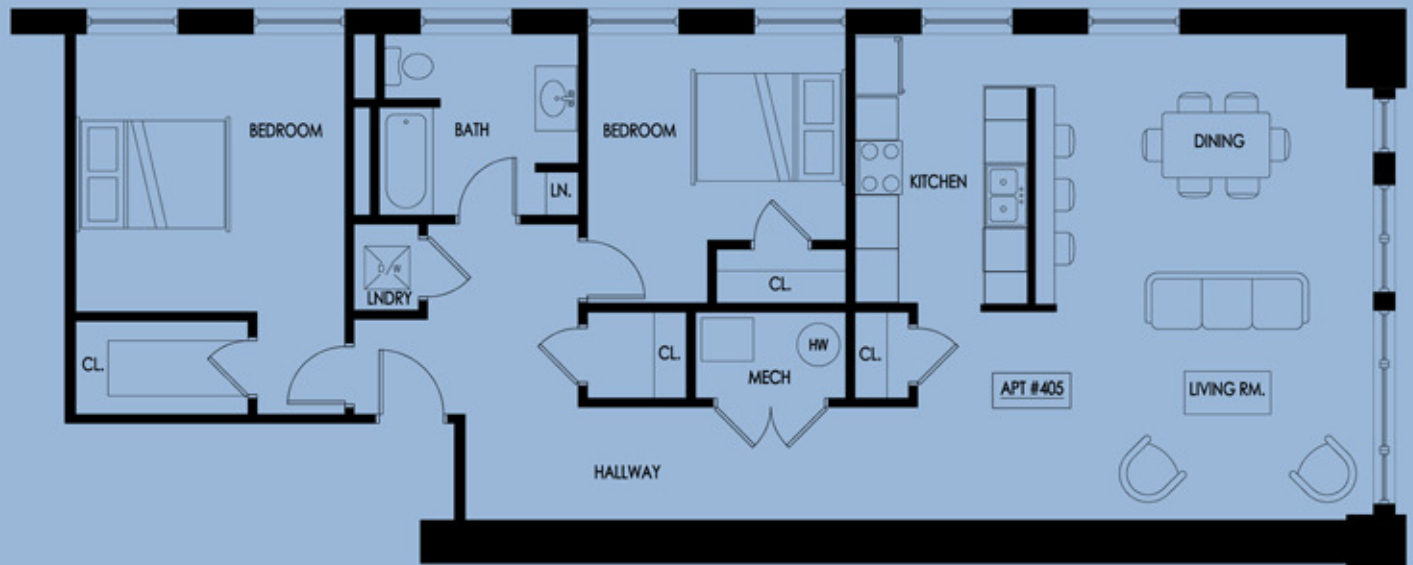

FEDERATION LOFTS

The Krog Corp.
WWW.KROGCORP.COM

716.667.1234

FOR MORE INFORMATION ON THESE RESIDENTIAL UNITS OR COMMERCIAL LEASING OPPORTUNITIES
PLEASE CALL THE KROG CORPORATION at 716.667.1234 OR EMAIL US AT JSCHLEYER@KROGCORP.COM.

DWELLING UNIT 405

- 1,290 SQ FT
- APPLIANCES
- LOFT STYLE LIVING
- CONVENIENT PARKING
- SPECTACULAR VIEWS
- HIGH EFFICIENCY FURNACE
- WASHER / DRYER