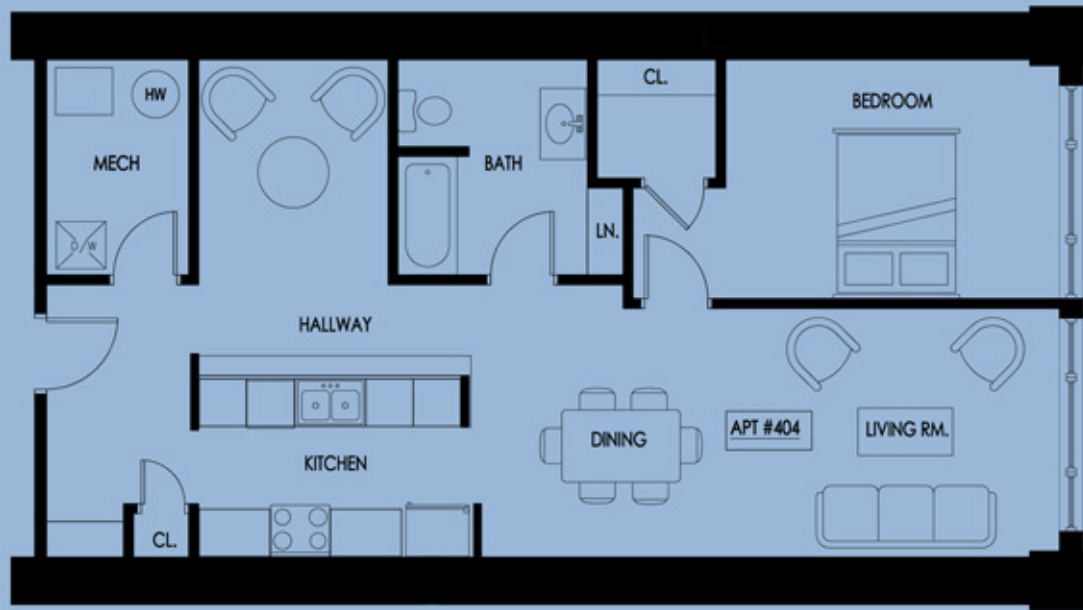

FEDERATION LOFTS

The Krog Corp.
WWW.KROGCORP.COM

716.667.1234

FOR MORE INFORMATION ON THESE RESIDENTIAL UNITS OR COMMERCIAL LEASING OPPORTUNITIES
PLEASE CALL THE KROG CORPORATION at 716.667.1234 OR EMAIL US AT JSCHLEYER@KROGCORP.COM.

DWELLING UNIT 404

- 910 SQ FT
- APPLIANCES
- LOFT STYLE LIVING
- CONVENIENT PARKING
- SPECTACULAR VIEWS
- HIGH EFFICIENCY FURNACE
- WASHER / DRYER