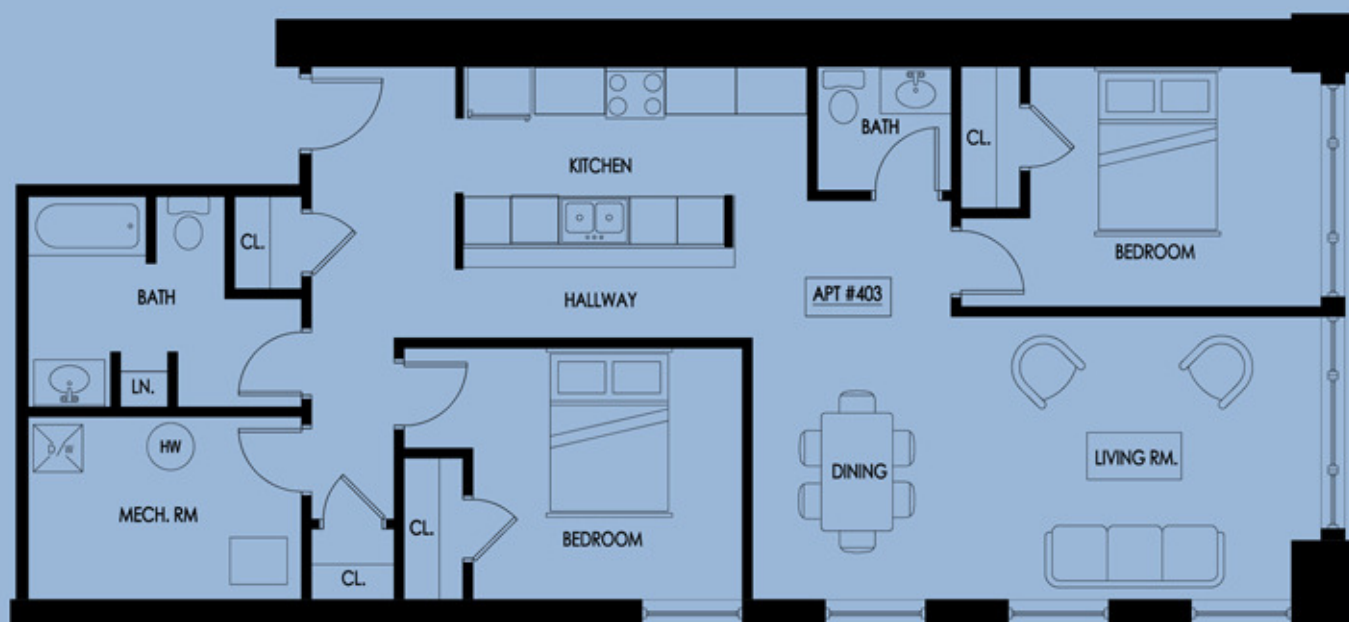

FEDERATION LOFTS

The Krog Corp.
WWW.KROGCORP.COM

716.667.1234

FOR MORE INFORMATION ON THESE RESIDENTIAL UNITS OR COMMERCIAL LEASING OPPORTUNITIES
PLEASE CALL THE KROG CORPORATION at 716.667.1234 OR EMAIL US AT JSCHLEYER@KROGCORP.COM.

DWELLING UNIT 403

- 1,190 SQ FT
- APPLIANCES
- LOFT STYLE LIVING
- CONVENIENT PARKING
- SPECTACULAR VIEWS
- HIGH EFFICIENCY FURNACE
- WASHER / DRYER