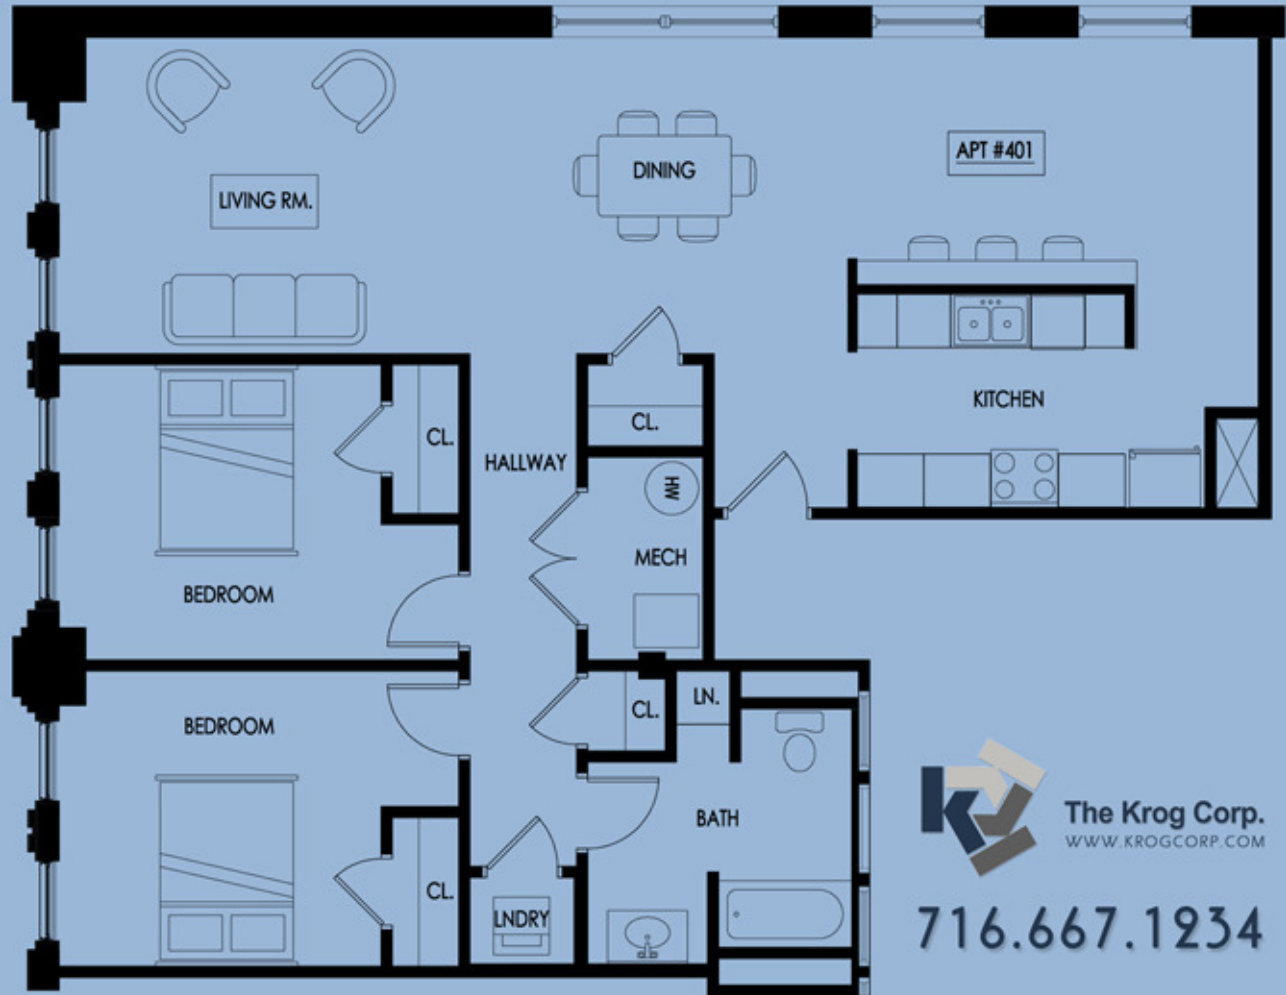

The Krog Corp.
WWW.KROGCORP.COM

716.667.1234

FOR MORE INFORMATION ON THESE RESIDENTIAL UNITS OR COMMERCIAL LEASING OPPORTUNITIES
PLEASE CALL THE KROG CORPORATION at 716.667.1234 OR EMAIL US AT JSCHLEYER@KROGCORP.COM.